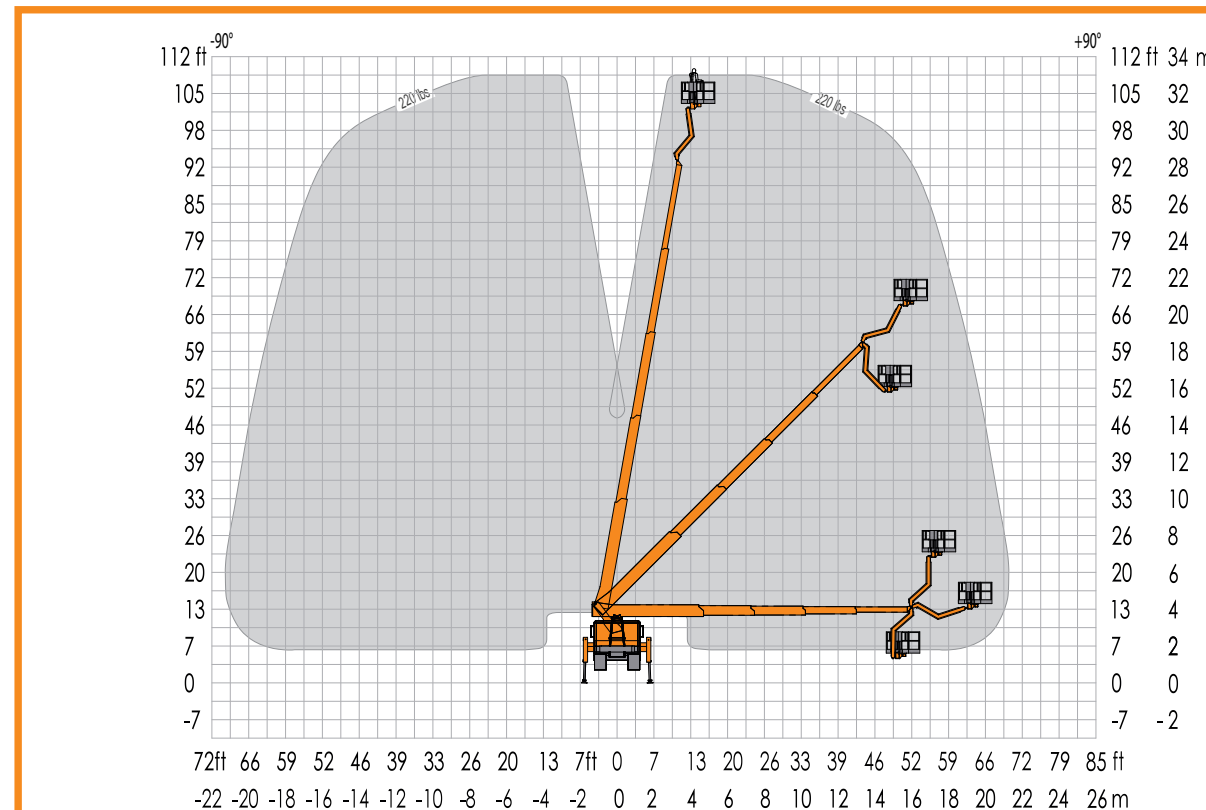

“MAKE **AMERICA** FLEXIBLE AGAIN!”

**NO CDL**

- + Working height 108 ft
- + Horizontal reach 69 ft
- + Below CDL at 24,900 lbs
- + The new dimension of access flexibility in Northern America

ANOTHER FANTASTIC RUTHMANN  
**REVOLUTION**

## THE UNIT

No CDL - drive with regular US driver's license

Width in travel position 8 ft 3 in

Max. outrigger width only 12 ft 5 in - only one side blocked

Weight 24,900 lbs

*...fulfilling all ANSI standards and compliance*

## THE PLATFORM

- Working height 108 ft
- Horizontal reach 69 ft
- Basket size 67 x 34 inch
- Jib rotation 185°
- Turret rotation 500° (2 x 250°)
- Basket load capacity 700 lbs
- Basket rotation 2 x 90°
- Set up inclination 5°
- Easy basket entry
- Auto outrigger setting and leveling

69 ft