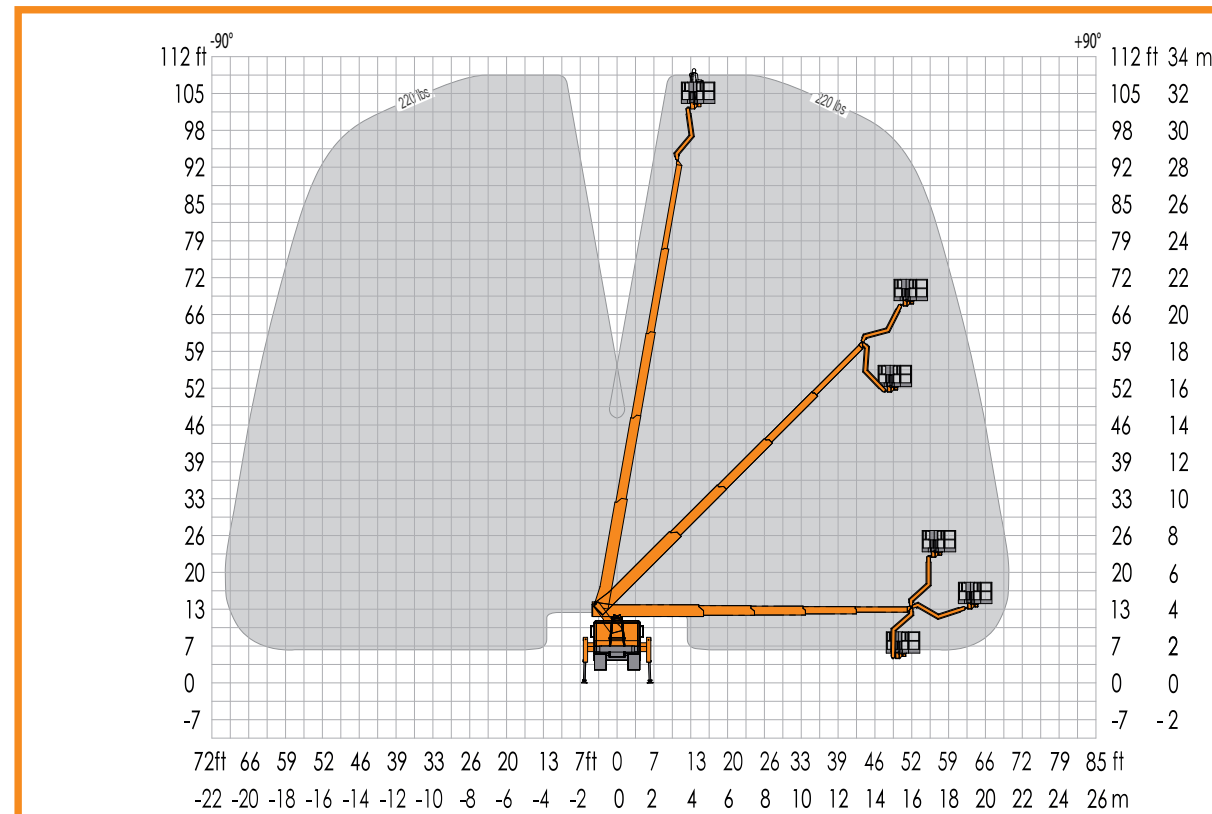

“MAKE **AMERICA** FLEXIBLE AGAIN!”

NO CDL

- + Working height 108 ft
- + Horizontal reach 69 ft
- + Below CDL at 24,900 lbs
- + The new dimension of access flexibility in Northern America

ANOTHER FANTASTIC RUTHMANN
REVOLUTION

THE TRUCK

THE PLATFORM

- Working height 108 ft
- Horizontal reach 69 ft
- Basket size 67 x 34 inch
- Jib rotation 185°
- Turret rotation 500° (2 x 250°)
- Basket load capacity 700 lbs
- Basket rotation 2 x 90°
- Set up inclination 5°
- Easy basket entry
- Auto outrigger setting and leveling

"MAKE AMERICA FLEXIBLE AGAIN!"

NO CDL

 108 ft

 12 ft 2in

	67 x 34 in
	700 lbs
	185°

 32 ft 8 in

 24.900 lbs
xx,xxx t

 5°

 69 ft

SUMMARY

- + 108ft work height
- + 69ft side reach
- + Below CDL at 24,900 lbs
- + 700 lbs basket capacity
- + COCKPIT - control unit with display
- + All telescopic boom with jib
- + Multi-beveled boom profile
- + Auto outrigger setting + leveling
- + Ford F 650 - 6.7 l Power Stroke Diesel
- + 6 speed automatic transmission