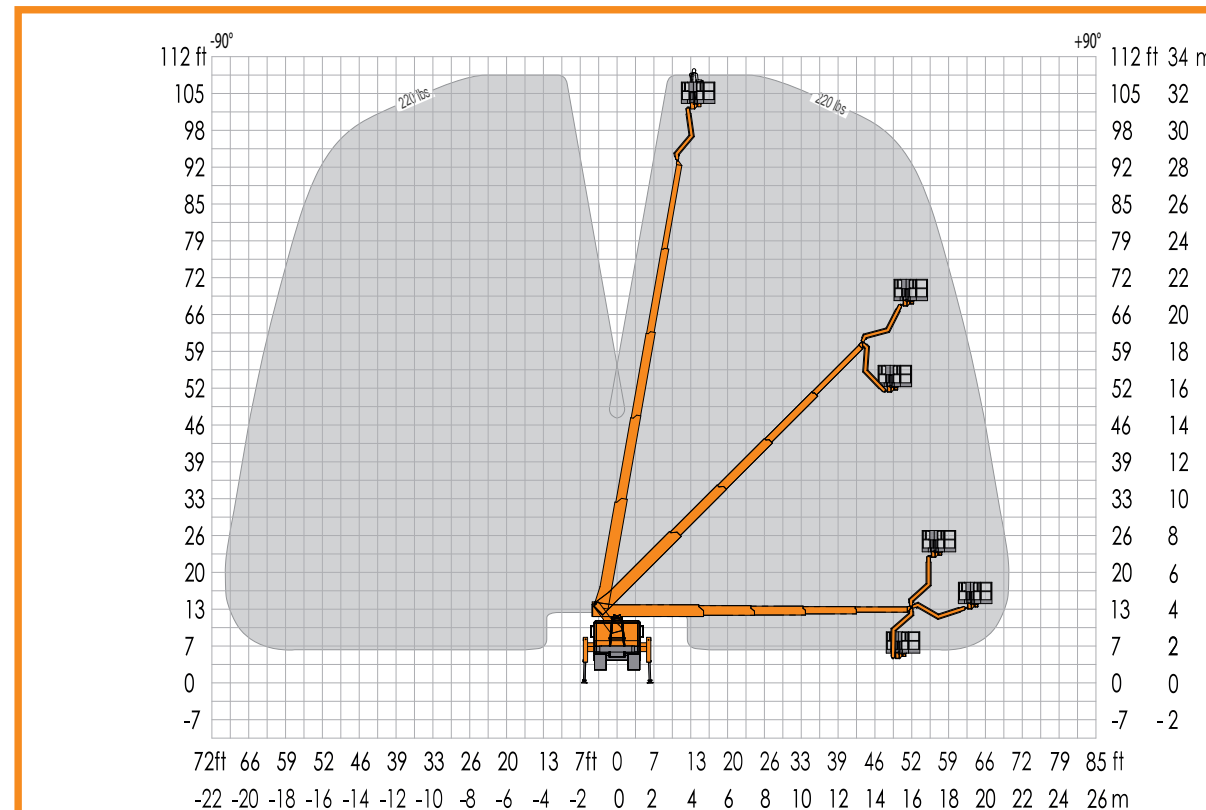

“MAKE **AMERICA** FLEXIBLE AGAIN!”

NO CDL

- + Working height 108 ft
- + Horizontal reach 69 ft
- + Below CDL at 24,900 lbs
- + The new dimension of access flexibility in Northern America

ANOTHER FANTASTIC RUTHMANN
REVOLUTION

THE TRUCK

THE PLATFORM

- Working height 108 ft
- Horizontal reach 69 ft
- Basket size 67 x 34 inch
- Jib rotation 185°
- Turret rotation 500° (2 x 250°)
- Basket load capacity 700 lbs
- Basket rotation 2 x 90°
- Set up inclination 5°
- Easy basket entry
- Auto outrigger setting and leveling

“MAKE **AMERICA** FLEXIBLE AGAIN!”

NO CDL

108 ft

12 ft 2in

	67 x 34 in
	700 lbs
	185°

32 ft 8 in

24.900 lbs
xx,xxx t

5°

69 ft

SUMMARY

- + 108ft work height
- + 69ft side reach
- + Below CDL at 24,900 lbs
- + 700 lbs basket capacity
- + COCKPIT - control unit with display
- + All telescopic boom with jib
- + Multi-beveled boom profile
- + Auto outrigger setting + leveling
- + Ford F 650 - 6.7 l Power Stroke Diesel
- + 6 speed automatic transmission